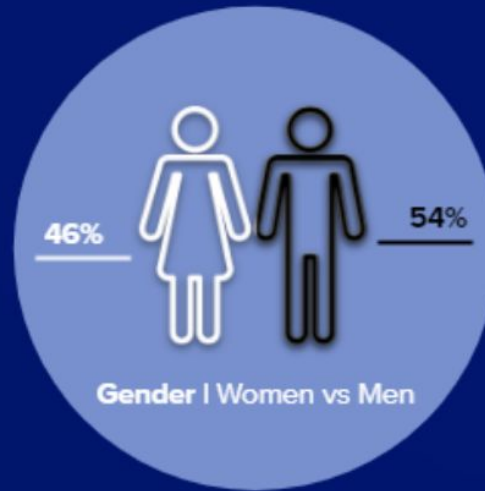

... for ambitious students and graduates looking for graduate jobs and career advice. We are proudly focused on the niche that is graduates and graduate programmes.

100,000+
Unique visitors
annually

75,000
SoMe Reach