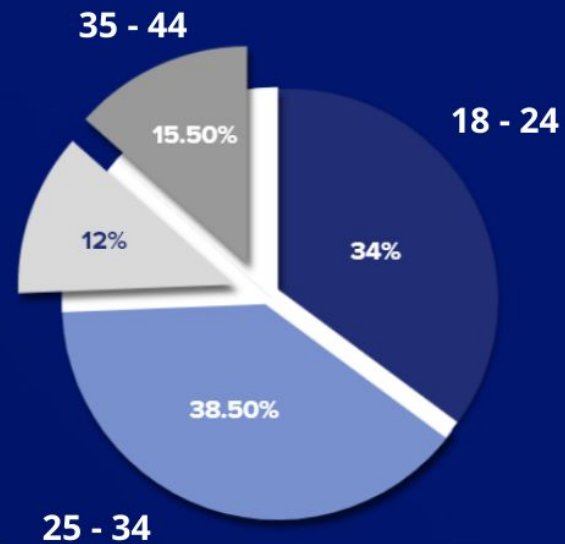

Graduateships.com is Denmark's leading website

... for ambitious students and graduates looking for graduate jobs and career advice. We are proudly focused on the niche that is graduates and graduate programmes.

100,000+
Unique visitors
annually

75,000
SoMe Reach

25%
Are
International
EU Students